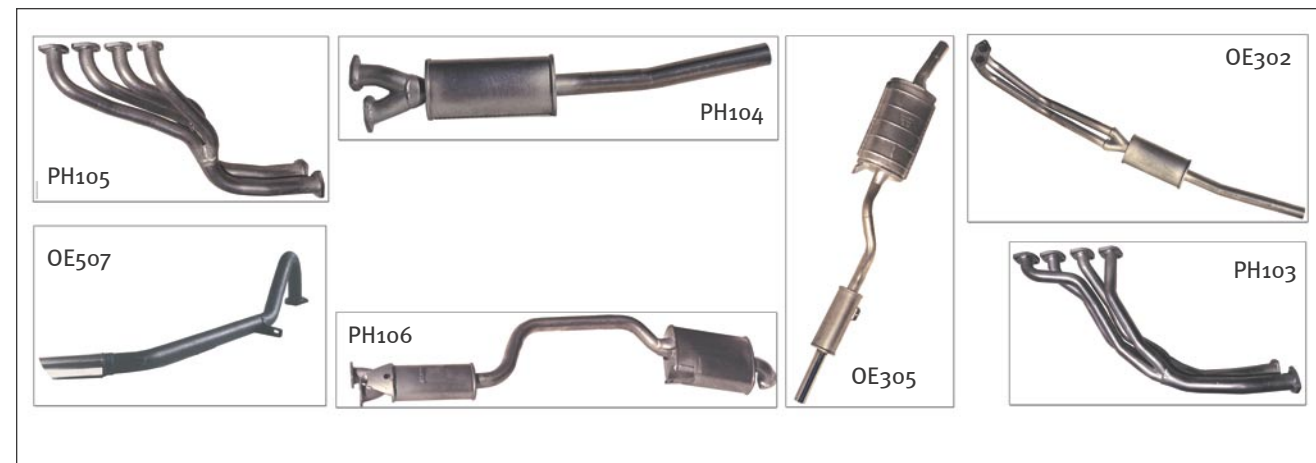

BERLINA 1971-74

Front	OE406	$ 112.00
Center Muffler	OE433	$ 64.80
Tailpipe with Muffler	OE501	$ 68.35

DUETTO SPIDER 1966-1968

Front (1750/2000 Engines use OE403)	OE401	$ 112.00
Center Muffler	OE431	$ 68.55
Tailpipe with Muffler	OE504	$ 77.30
Tailpipe without Muffler	OE591	$ 47.00

SPIDER 1750-1969

Front	OE403	$ 112.00
Center Muffler	OE431	$ 68.55
Tailpipe with Muffler	OE504	$ 77.30
Tailpipe without Muffler	OE591	$ 47.00

SPIDER 1971-74

Front	OE405	$ 108.00
Center Muffler	OE437	$ 69.00
Tailpipe with Muffler	OE596	$ 69.45
Tailpipe without Muffler	OE591	$ 47.00

SPIDER 1975-77

Catalytic Converter	OE556	$ 198.00
Center Muffler	OE437	$ 69.00
Tailpipe with Muffler	OE596	$ 69.45
Tailpipe without Muffler	OE591	$ 47.00

SPIDER 1978-81

Catalytic Converter	OE556	$ 198.00
Center Muffler	OE592	$ 82.35
Tailpipe with Muffler	OE596	$ 69.45
Tailpipe without Muffler	OE591	$ 47.00

SPIDER 1982-85

Catalytic Converter	OE582	$ 398.00
Center Muffler	OE592	$ 82.35
Tailpipe with Muffler	OE596	$ 69.45
Tailpipe without Muffler	OE591	$ 47.00

SPIDER 1986-89

Catalytic Converter	OE582	$ 398.00
Center Muffler	OE592	$ 82.35
Tailpipe with Muffler	OE594	$ 89.70
Tailpipe without Muffler	OE591	$ 47.00

SPIDER 1990-95

Catalytic Converter	OE583	$ 449.00
Center Muffler	OE593	$ 89.00
Tailpipe with Muffler	OE594	$ 89.70
Tailpipe without Muffler	OE591	$ 47.00

GTV/6 81-86

Catalytic Converter	OE561	$ 398.00
Center Muffler	OE562	$ 169.00
Tailpipe with Muffler	OE415	$ 137.00

MILANO 87-89

Catalytic Converter	OE561	$ 398.00
Center Muffler 5-speed	OE519	$ 137.85
Tailpipe with Muffler	OE414	$ 121.00

164, 164 L

Front Flex Pipe	OE610	$ 163.00
Catalytic Converter	OE626	$ 312.00
Center Muffler	OE600	$ 91.00
Tailpipe with Muffler	OE603	$ 137.00

164 S

Front Flex Pipe	OE612	$ 228.00
Catalytic Converter	OE623	$ 312.00
Center Muffler	OE602	$ 119.00
Tailpipe with Muffler	OE604	$ 149.00

164 LS

Center Muffler	OE621	$ 106.55
Tailpipe with Muffler	OE607	$ 156.00

164 LS QUADRIFOGLIO

Center Muffler	OE621	$ 106.55