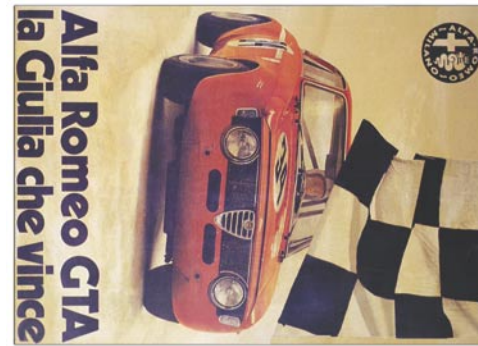

GTA POSTER
Beautify your shop, office, or garage with one of our GTA Posters--very nicely done, and a real treat for the eyes.
Alfa GTA Racing Poster
PostGTA $19.95