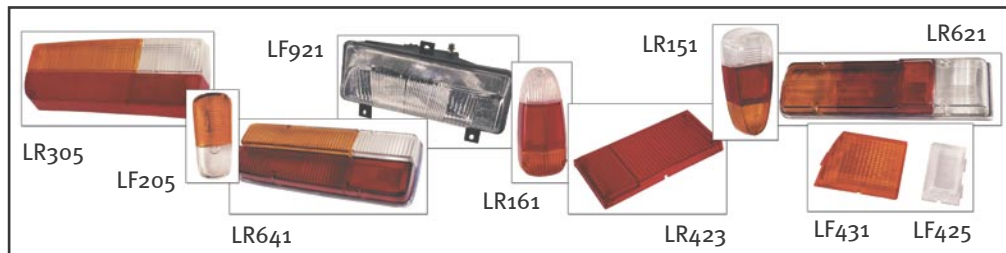

TAILLIGHT AND PARK/TURN LENSES

www.centerlinealfa.com

1.888.750.ALFA (2532)

SPIDER 1971-89

1971-74 Front Turn Lens Left Euro Red/Amber	LF431	\$ 37.85
1971-74 Front Turn Lens Right Euro Red/Amber	LF432	\$ 37.85
1971-82 Tail Light Assembly Right Euro Red/Amber	LR428	\$ 159.00
1971-82 Tail Light Assembly Left Euro Red/Amber	LR429	\$ 159.00
1971-82 Rear Turn Lens Left Rear Euro Amber	LR421	\$ 24.75
1971-82 Rear Turn Lens Right Rear Euro Amber	LR422	\$ 24.75
1971-82 Brake Lens Left	LR423	\$ 27.90
1971-82 Brake Lens Right	LR424	\$ 27.90
1971-82 Reverse Lens Left	LR425	\$ 15.25
1971-82 Reverse Lens Right	LR426	\$ 15.25
1983-89 Tail Light Assmebly Right	LR460	\$ 159.00