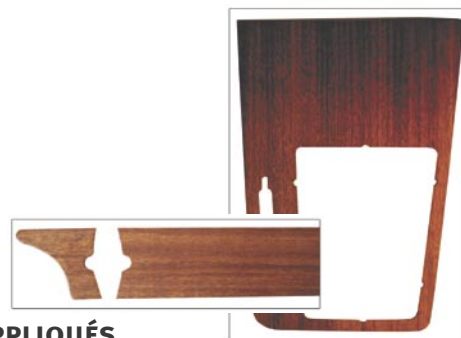

GTV AND GIULIA SUPER WOOD DASH APPLIQUÉS

It's the part of your car you see the most, so it should be pretty. Our matched sets of dash and center-console wood veneers will replace the warped and cracked wood on your Alfa. They're available for Giulia Super, and 1969 through 1974 2000 GTV. Color may vary between lots, as it did when the cars were new.

Giulia Super, 4 Piece Set	DD505	$ 98.00
GTV 1969, 5 Piece Set	DD509	$109.00
GTV 1971, 5 Piece Set	DD510	$109.00
GTV 2000, 4 Piece Set	DD520	$102.00